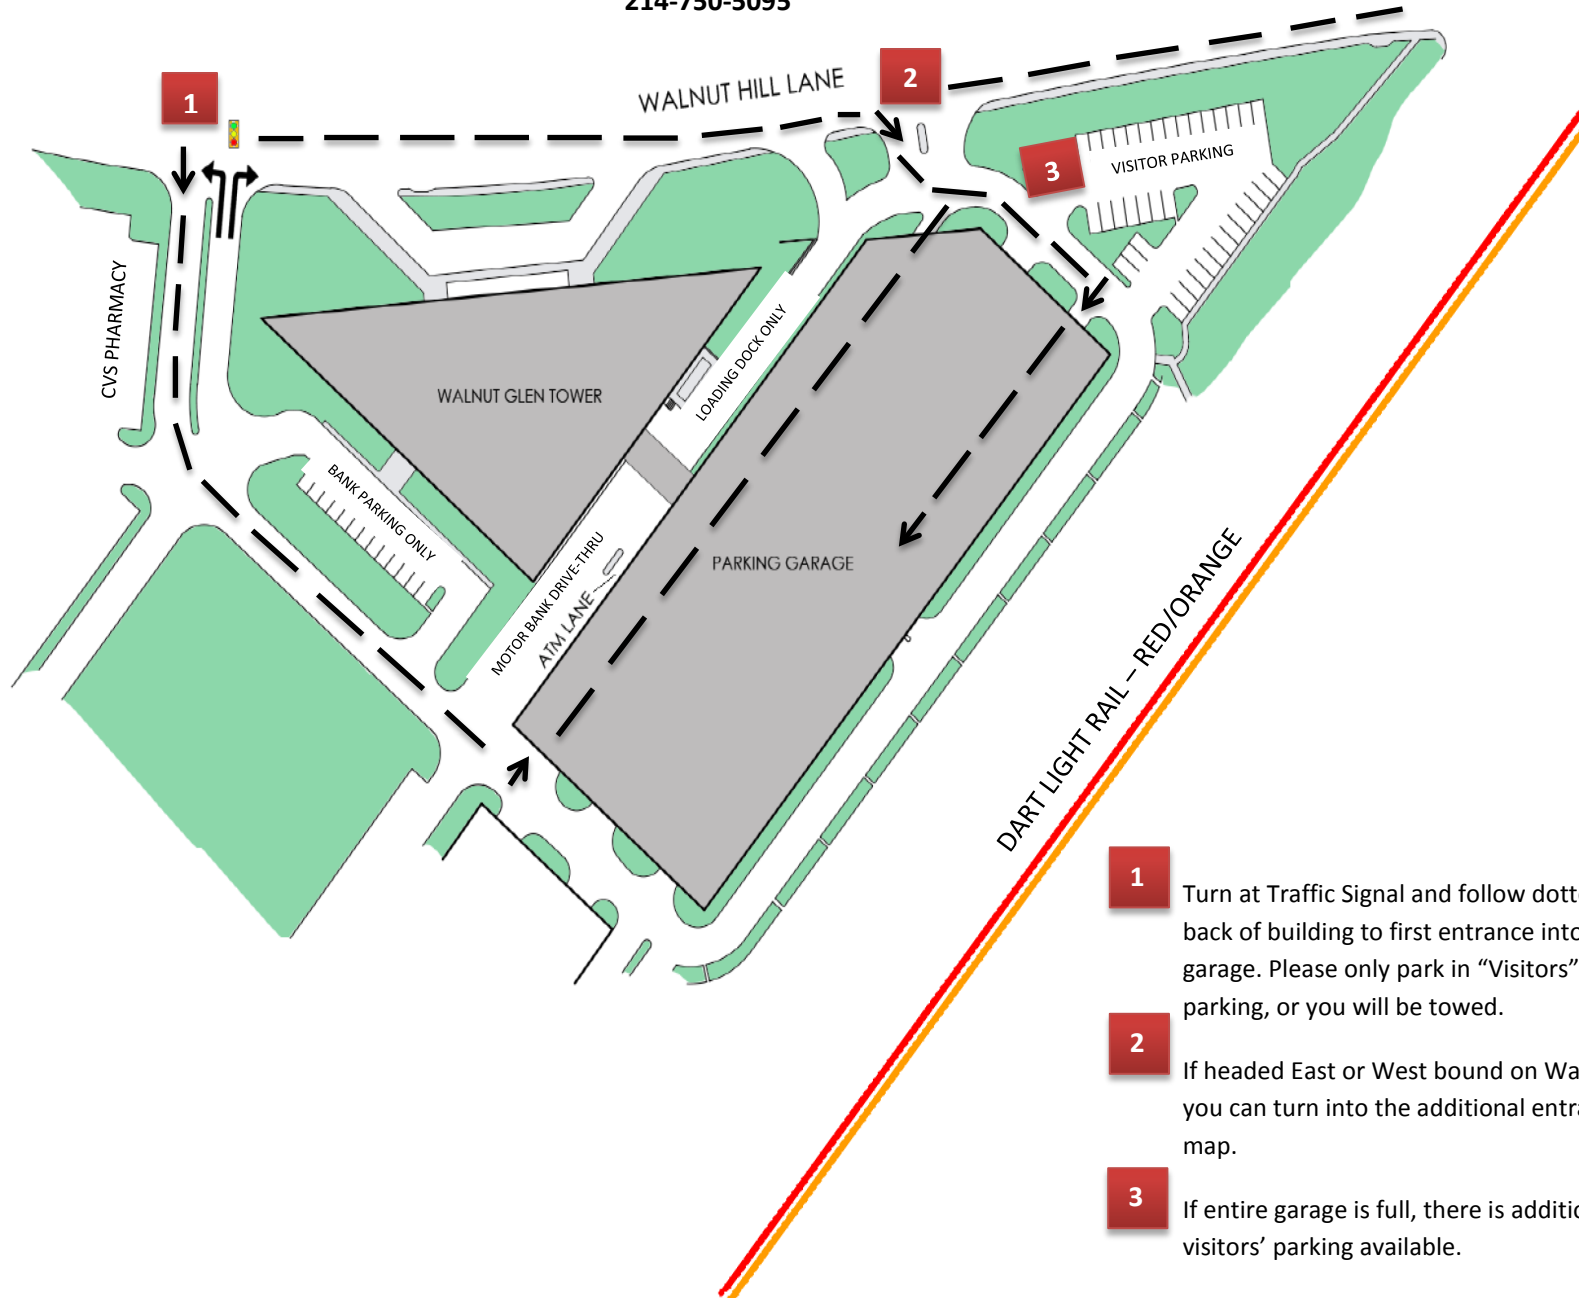

WALNUT GLEN TOWER VISITOR PARKING MAP

8144 WALNUT HILL LANE

DALLAS, TEXAS 75231

214-750-5095

HIGHWAY 75

- 1** Turn at Traffic Signal and follow dotted line around back of building to first entrance into the parking garage. Please only park in "Visitors" not "Reserved" parking, or you will be towed.
- 2** If headed East or West bound on Walnut Hill Lane, you can turn into the additional entrance shown on map.
- 3** If entire garage is full, there is additional uncovered visitors' parking available.